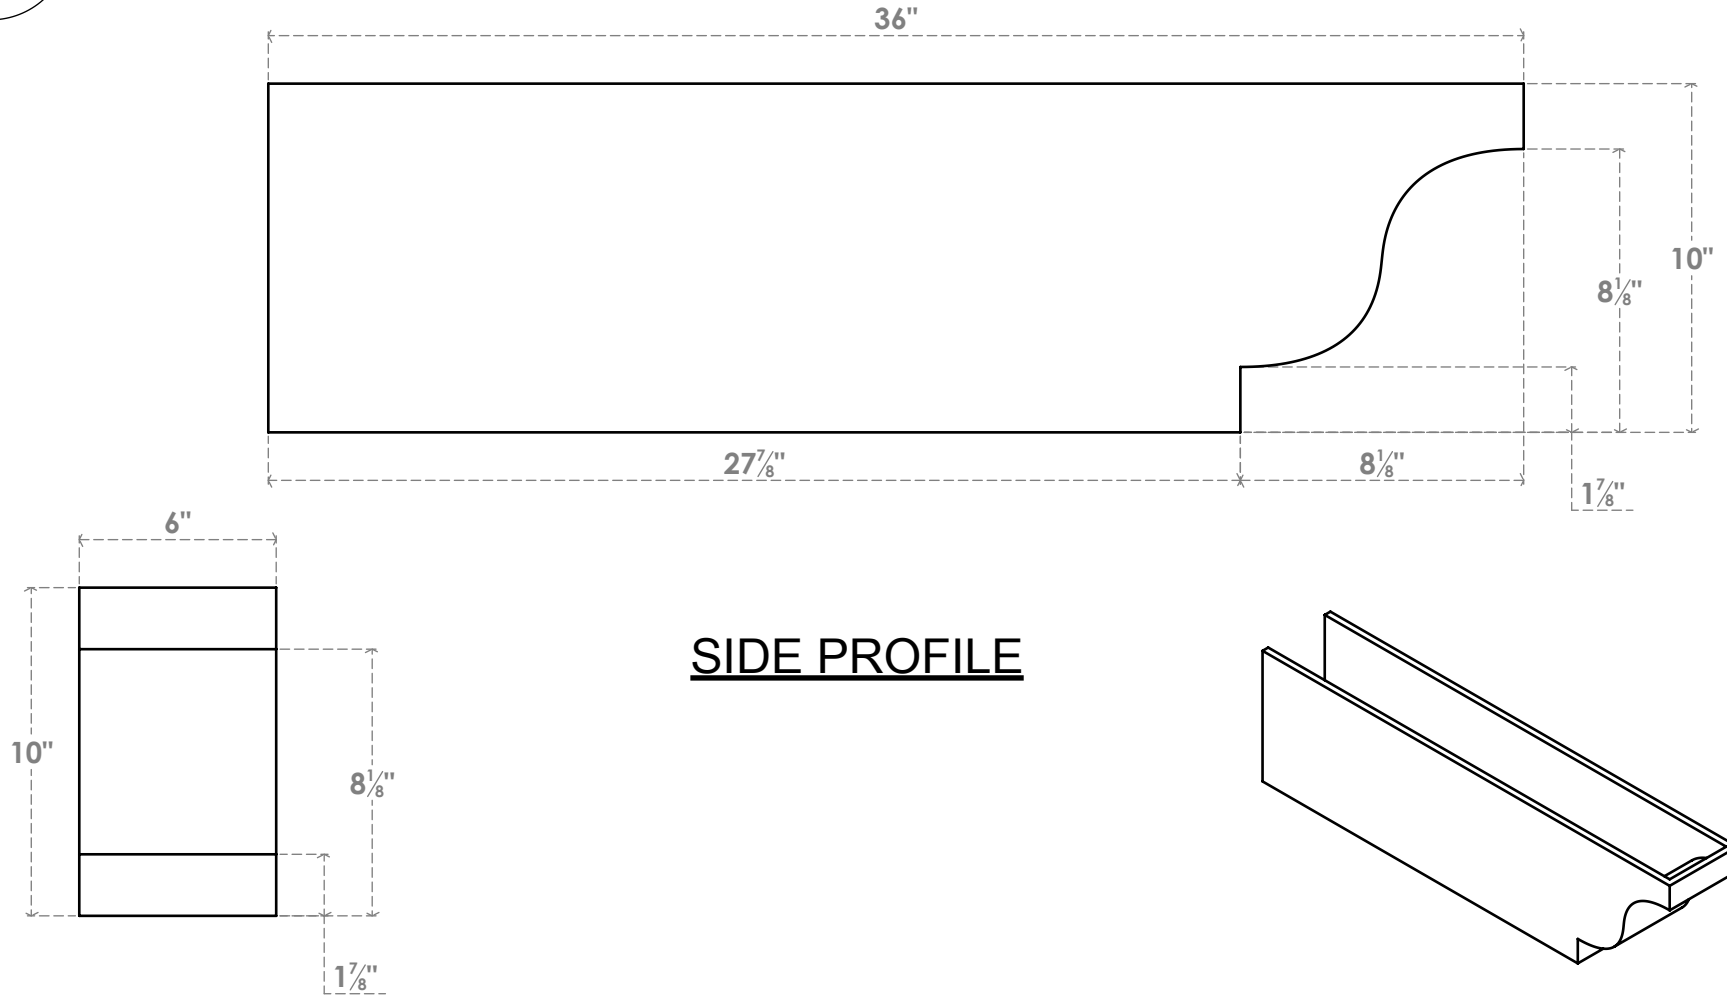

RFTP06X10X36NEW

6"W X 10"H X 36"L NEWPORT ARCHITECTURAL GRADE PVC RAFTER TAIL

SIDE PROFILE

FRONT PROFILE

ISOMETRIC

EKENA
MILLWORK
2300 WEST MAIN ST.
CLARKSVILLE, TX 75426
TOLL FREE: 866-607-0453
WWW.EKENAMILLWORK.COM

NOTES

1. INSTALLATION TO BE COMPLETED IN ACCORDANCE WITH MANUFACTURER'S SPECIFICATIONS.
2. DRAWING MAY NOT BE TO SCALE
3. THIS DRAWING IS INTENDED FOR DESIGN AND PLANNING PURPOSES ONLY.
4. ALL INFORMATION CONTAINED HEREIN WAS CURRENT AT THE TIME OF DEVELOPMENT BUT MUST BE REVIEWED AND APPROVED BY THE PRODUCT MANUFACTURER TO BE CONSIDERED ACCURATE.
5. ARCHITECTURAL GRADE PVC PRODUCTS ARE MADE FROM EXPANDED CELLULAR PVC AND COME NATURALLY WHITE BUT MAY BE PAINTED